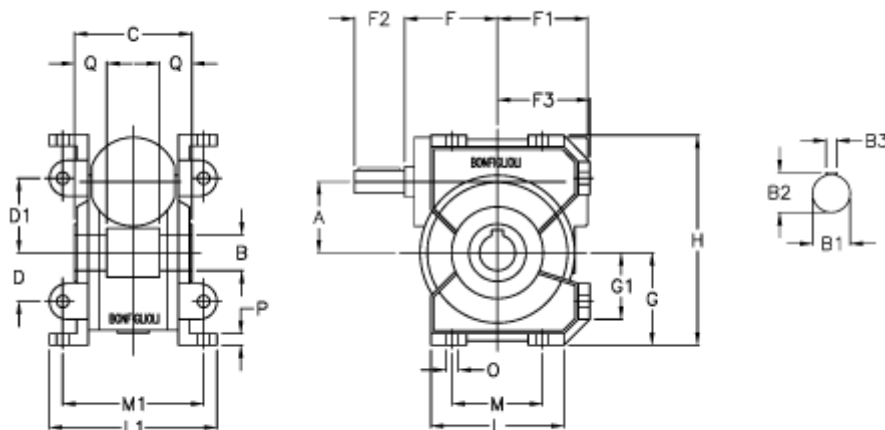

Article number: 3901044010000

Description: Worm gear with solid input shaft
VF 44U-10-HS

Measures

a = 44.6	Description = VF 44U-xx-HS	L = 80
B = 18	F = 54	L1 = 100
B1 = 11	F1 = 54	m = 52
B2 = 12.5	F2 = 30	M1 = 81.0
B3 = 4	F3 = 55.0	O = 8.5
C = 64	g = 55.0	P = 8
D = 29	G1 = 40.0	Q = 24.5
D1 = 46	H = 127.0	